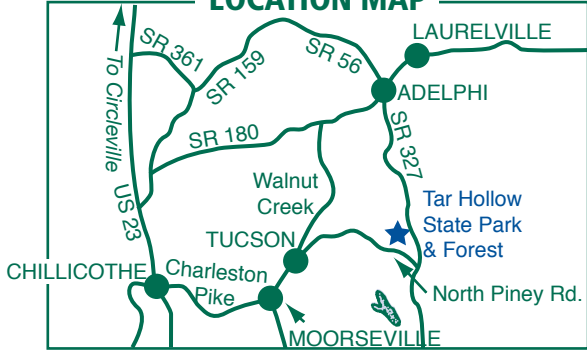

Tar Hollow State Park

16396 Tar Hollow Road
Laurelville, Ohio 43135

(740) 887-4818 - Park Office
(740) 887-4819 - FAX
e-mail: tar.hollow.parks@dnr.state.oh.us
website: www.bright.net/~thollow

LOCATION MAP

PARK AREA MAP

LEGEND

- Park Office
- Picnic Area
- Shelterhouse
- Parking
- Camping
- Buckeye Trail (Blue Blazes)
- Logan Trail (Red Blazes)
- Bridle Trail (White Blazes)
- Ross Hollow Trail (Yellow Blazes)
- Mountain Bike Trail
- Pay Phone
- Amphitheater
- Showerhouse
- Beach
- Forest Road
- Forest Headquarters
- Forest Boundary
- Launch Ramp

State Forest Hunting Area

To Londonderry and Scioto Trail State Park