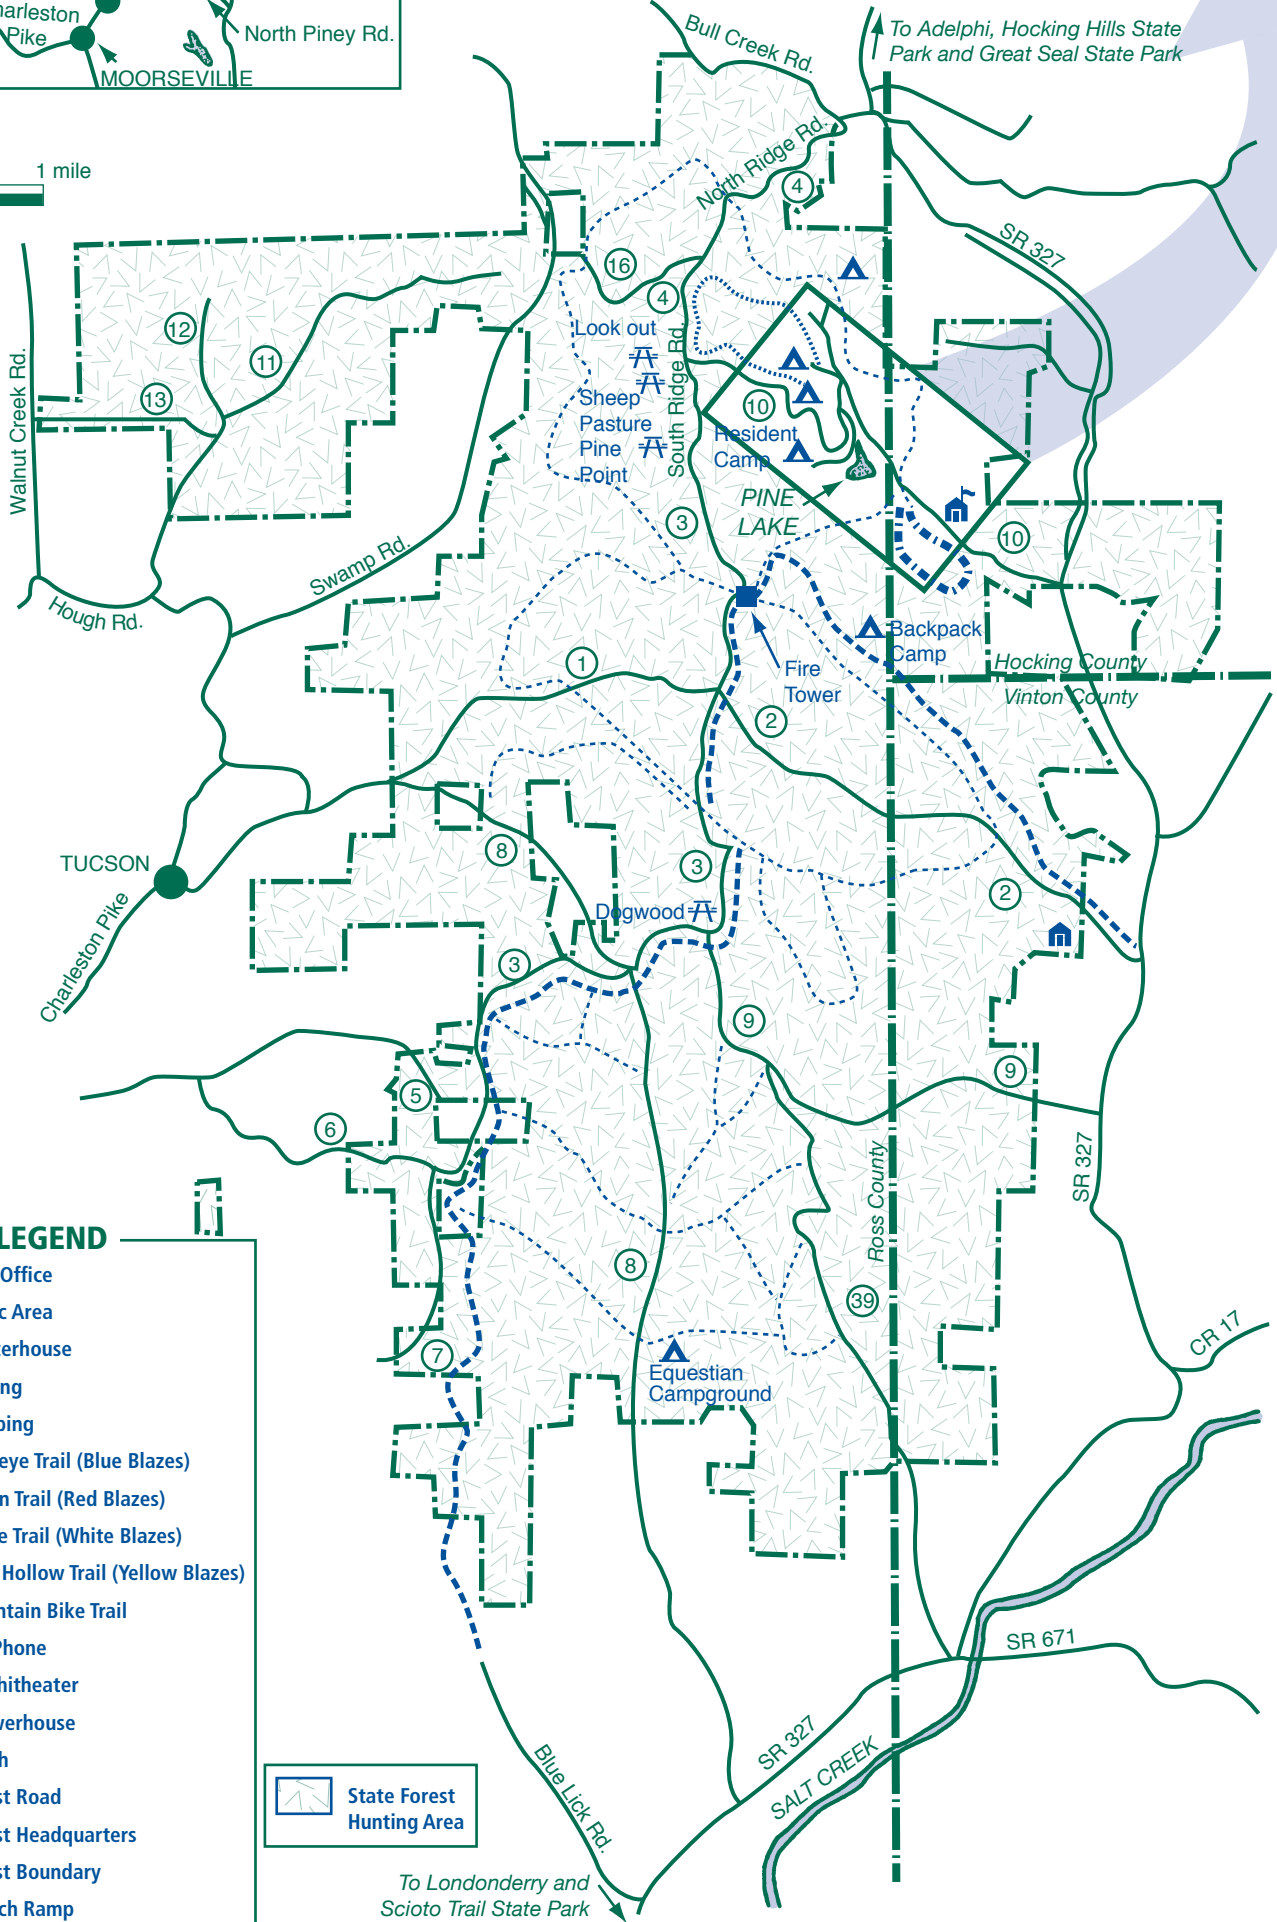

Tar Hollow State Park

16396 Tar Hollow Road
Laurelville, Ohio 43135

(740) 887-4818 - Park Office
(740) 887-4819 - FAX
e-mail: tar.hollow.parks@dnr.state.oh.us
website: www.bright.net/~thollow

LOCATION MAP

PARK AREA MAP

LEGEND

- Park Office
- Picnic Area
- Shelterhouse
- Parking
- Camping
- Buckeye Trail (Blue Blazes)
- Logan Trail (Red Blazes)
- Bridle Trail (White Blazes)
- Ross Hollow Trail (Yellow Blazes)
- Mountain Bike Trail
- Pay Phone
- Amphitheater
- Showerhouse
- Beach
- Forest Road
- Forest Headquarters
- Forest Boundary
- Launch Ramp

State Forest Hunting Area

To Londonderry and Scioto Trail State Park